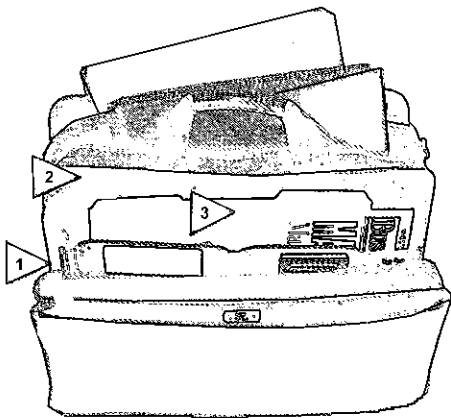

MOBILE SUITE CARRYING CASE

For An Office Away From The Office.

If you need a complete office on the road, you'll find the Mobile Suite most accommodating. Its unloaded dimensions are similar to the Mobile Plus, but the expandable zipper feature gives you two main compartments for more carrying capacity.

Each main compartment has its own SafePORT Air Cushion System, complete with repositionable divider. Carry your choice of two notebooks, notebook/printer, notebook/presentation system, or a notebook and a big load of business and personal items.

Specifications

Overall (expandable closed): (L) 16.9" x (H) 12.8" x (W) 8.3"

Overall (expandable open): (L) 16.9" x (H) 12.8" x (W) 9.3"

Main Compartment: 16.9" x 12.8" x 2.4"

Front Compartment: 16.9" x 11.9" x 2.7"

Back Compartment: 16.9" x 12.8" x 2.4"

Weight: 4.9 lb.

Part # PR59900

FaxBack Doc. # 2073

Top-loading compartments make it easy to slip everything in and out. Three organizer pockets hold cables, files, a cell phone, electronic organizer, PCMCIA cards, CD ROM/ diskettes, and numerous small items.